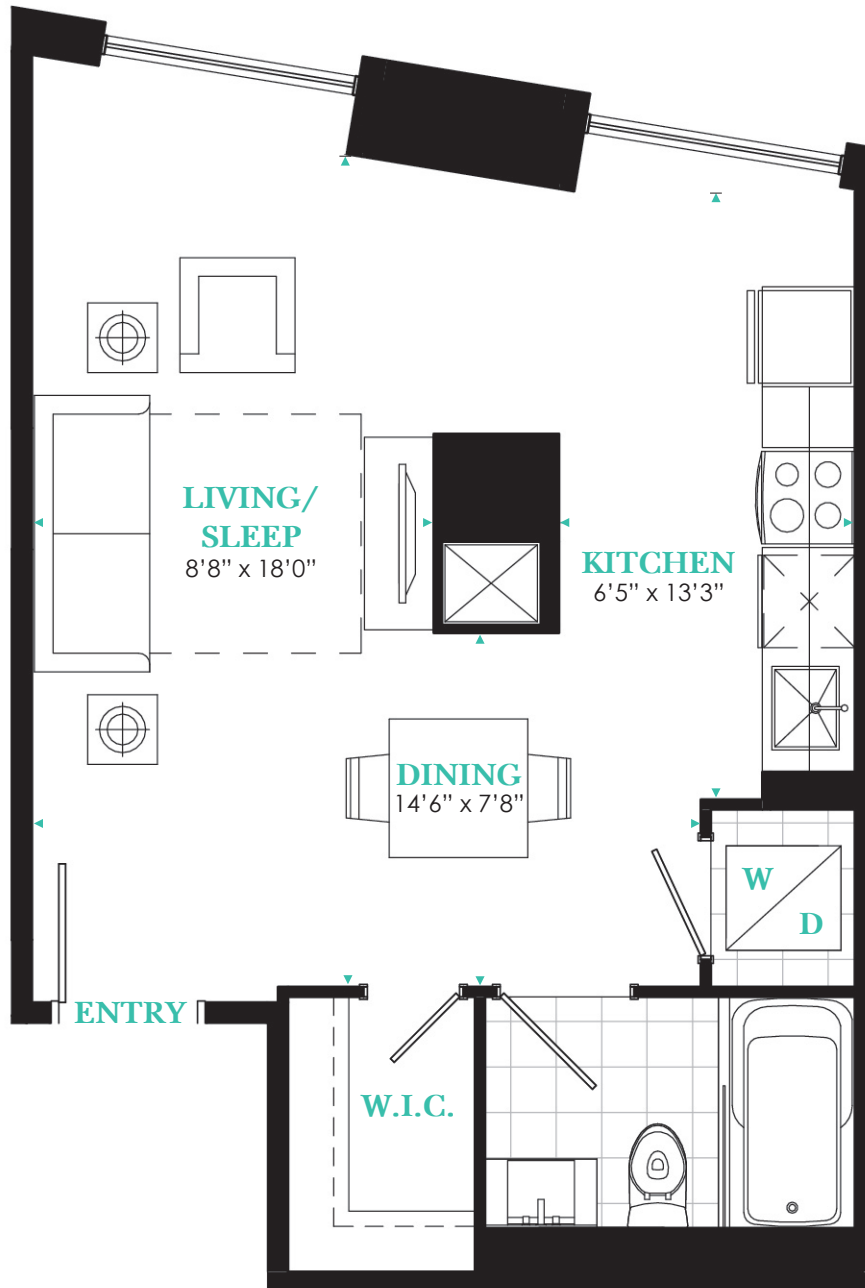

**SUITE 406**  
STUDIO

Suite Area: **454 SQ.FT.**

All areas and stated room dimensions are approximate. Sizes and specifications are subject to change without notice. Actual living area and balcony/terraces may vary from floor stated areas. E. & O.E.