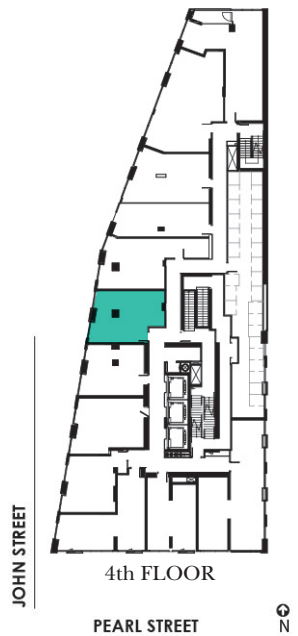

**SUITE 406**  
STUDIO

Suite Area: **454 SQ.FT.**

All areas and stated room dimensions are approximate. Sizes and specifications are subject to change without notice. Actual living area and balcony/terraces may vary from floor stated areas. E. & O.E.